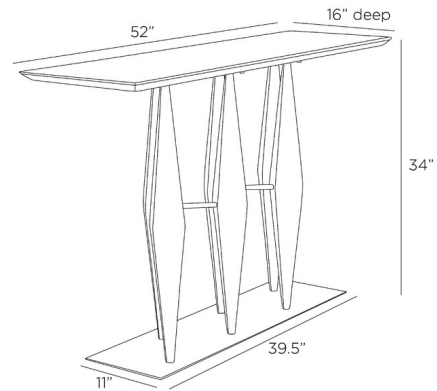

Description

The Dagmar Console is an Aztec inspired console that makes a timeless statement. Reminiscent of prisms or spears, the geometric antique gold base is topped with a slim surface of matte black marble.

Shown in antique gold / black marble

Specifications

COLOR	Black Marble
BODY FINISH	Antique Gold
WATTAGE	N/A
DIMMER	N/A
DIMENSIONS	52"W x 34"H x 16"D
BULB	N/A
COUNTRY OF ORIGIN	India

CLICK TO VIEW PRODUCT