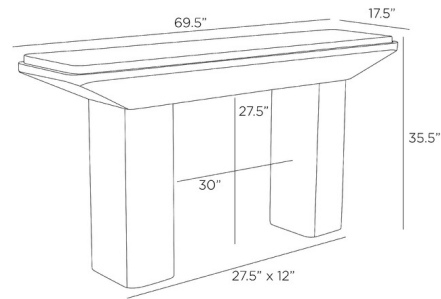

### Description

The Elio Console is designed to add a ceremonial quality to your entryway. A plinth-shaped console of ebony mango wood is balanced by radius pillars. Finished with a solid slab of galaxy marble on its over-scaled top.

### Specifications

COLOR	Grey
BODY FINISH	Ebony
WATTAGE	N/A
DIMMER	N/A
DIMENSIONS	69.5\"W x 35.5\"H x 17.5\"D
BULB	N/A
COUNTRY OF ORIGIN	India

CLICK TO VIEW PRODUCT

Notes: