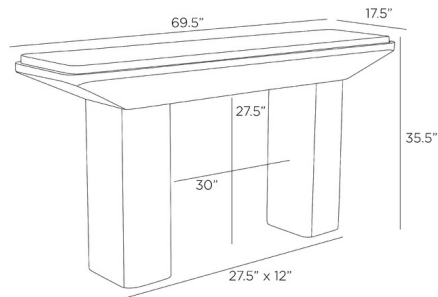

By Arteriors Home

Description

The Elio Console is designed to add a ceremonial quality to your entryway. A plinth-shaped console of ebony mango wood is balanced by radius pillars. Finished with a solid slab of galaxy marble on its over-scaled top.

Specifications

COLOR Grey
BODY FINISH Ebony
WATTAGE N/A
DIMMER N/A
DIMENSIONS 69.5"W x 35.5"H x 17.5"D
BULB N/A
COUNTRY OF ORIGIN India

Shown in ebony / grey

CLICK TO VIEW PRODUCT

Notes: