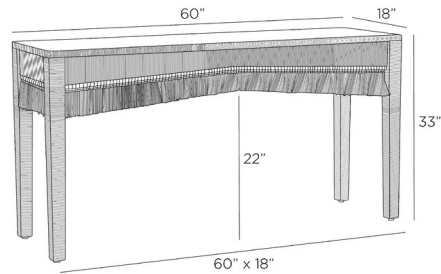

By Arteriors Home

Description

The Kai Console is a naturally wonderful console handmade of natural abaca. Mounted on tapered rectangular legs, it can be topped with a glass panel for added durability. Inspired by layered tusks, flourishes of fringe will add an impactful accent to any coastal or modern space.

Shown in natural

Specifications

COLOR	Natural
BODY FINISH	N/A
WATTAGE	N/A
DIMMER	N/A
DIMENSIONS	60"W x 33"H x 18"D
BULB	N/A
COUNTRY OF ORIGIN	Philippines

CLICK TO VIEW PRODUCT

Notes: