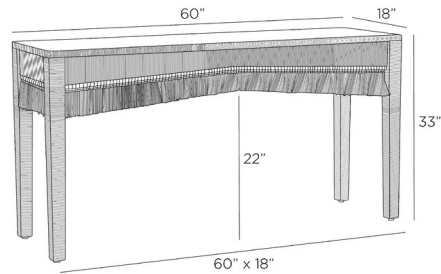

### Description

The Kai Console is a naturally wonderful console handmade of natural abaca. Mounted on tapered rectangular legs, it can be topped with a glass panel for added durability. Inspired by layered tusks, flourishes of fringe will add an impactful accent to any coastal or modern space.

### Specifications

COLOR	Natural
BODY FINISH	N/A
WATTAGE	N/A
DIMMER	N/A
DIMENSIONS	60"W x 33"H x 18"D
BULB	N/A
COUNTRY OF ORIGIN	Philippines

CLICK TO VIEW PRODUCT

Notes: