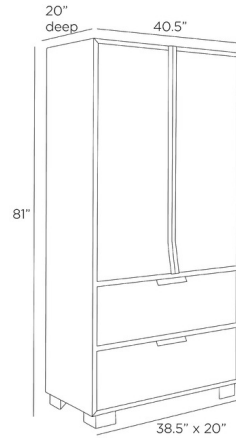

Description

The Dorsey Cabinet features a stepped profile and soothing palette. Framed by smoked oak veneer, beige seagrass cloth doors open on European hinges to reveal two adjustable shelves. Accented with hammered iron bronze pulls, this simple storage also features two soft-closing drawers.

Shown in bronze / smoke

Specifications

COLOR	Smoke
BODY FINISH	Bronze
WATTAGE	N/A
DIMMER	N/A
DIMENSIONS	40.5"W x 81"H x 20"D
BULB	N/A
COUNTRY OF ORIGIN	Viet Nam

CLICK TO VIEW PRODUCT

Notes: