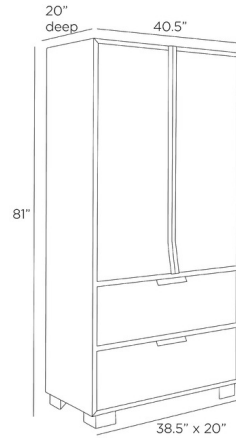

Shown in bronze / smoke

Specifications

COLOR	Smoke
BODY FINISH	Bronze
WATTAGE	N/A
DIMMER	N/A
DIMENSIONS	40.5"W x 81"H x 20"D
BULB	N/A
COUNTRY OF ORIGIN	Viet Nam

CLICK TO VIEW PRODUCT

Notes: