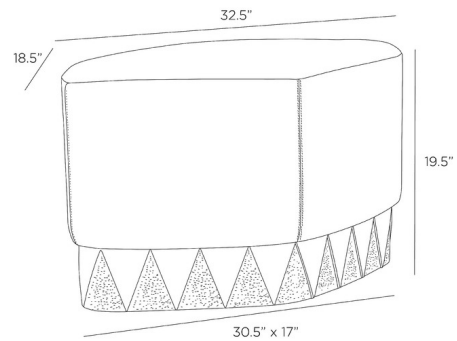

By Arteriors Home

Description

The Duvall Ottoman takes its cue from the lines of Art Deco architecture for a rhombus-shaped ottoman of lush slate grey suede. Poised on a folded antique brass base, its muscular details and dimpled diamond texture recall the fine craftsmanship found in armor. Designed with soft corners to display horizontally or in a pair.

Specifications

COLOR	Grey
BODY FINISH	Antique Brass
WATTAGE	N/A
DIMMER	N/A
DIMENSIONS	32.5"W x 19.5"H x 18.5"D
BULB	N/A
COUNTRY OF ORIGIN	India

Shown in antique brass / grey

CLICK TO VIEW PRODUCT

Notes: