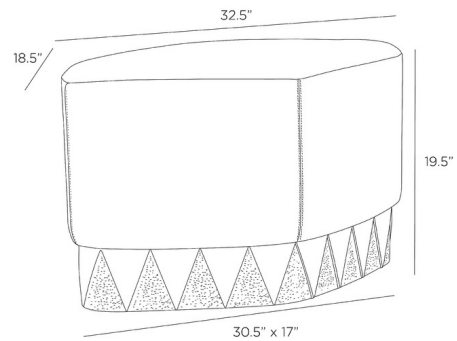

Description

The Duvall Ottoman takes its cue from the lines of Art Deco architecture for a rhombus-shaped ottoman of lush slate grey suede. Poised on a folded antique brass base, its muscular details and dimpled diamond texture recall the fine craftsmanship found in armor. Designed with soft corners to display horizontally or in a pair.

Shown in antique brass / grey

Specifications

COLOR	Grey
BODY FINISH	Antique Brass
WATTAGE	N/A
DIMMER	N/A
DIMENSIONS	32.5\"W x 19.5\"H x 18.5\"D
BULB	N/A
COUNTRY OF ORIGIN	India

CLICK TO VIEW PRODUCT

Notes: