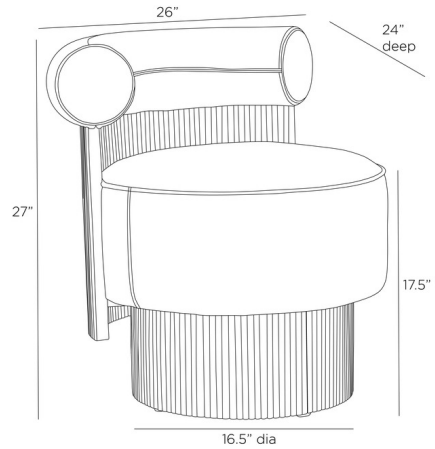

Lightology

lightology.com
866-954-4489
05-16-26

Project: _____

Company: _____

Location: _____ Fixture Type: _____

SPEC #: **AHM1342706**

Approved On: _____ Approved By: _____

Erhart Chair

By Arteriors Home

Description

The Erhart Chair is a traditional swivel chair, enhanced with a tubular bolster back for a playful, yet comfortable, edge. Designed in soft white hair-on-hide, it features textural reeded beech wood details of deepest ebony to deliver much-needed visual contrast. Round textural base.

Shown in ebony / white

Specifications

COLOR	White
BODY FINISH	Ebony
WATTAGE	N/A
DIMMER	N/A
DIMENSIONS	26"W x 27"H x 24"D
BULB	N/A
COUNTRY OF ORIGIN	India

CLICK TO VIEW PRODUCT

Notes: