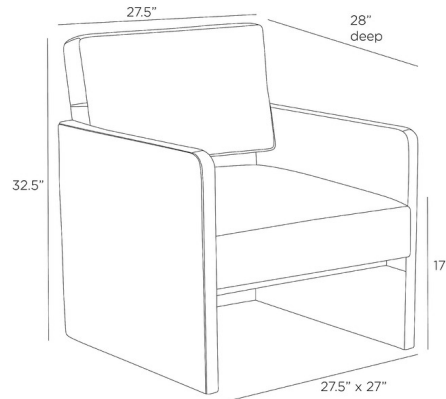

Lightology

lightology.com
866-954-4489
05-16-26

Project: _____

Company: _____

Location: _____ Fixture Type: _____

SPEC #: **AHM1342707**

Approved On: _____ Approved By: _____

Devine Lounge Chair

By Arteriors Home

Description

The Devine Lounge Chair brings back the best of 1990s-influenced style. This handsome black hair-on-hide style was designed to please from every angle in a room. As attractive from the back as when seen head on, its precise lines are enhanced with a cinched hourglass back. Squared arms and a well-padded seat complete the silhouette.

Shown in black

Specifications

COLOR	N/A
BODY FINISH	Black
WATTAGE	N/A
DIMMER	N/A
DIMENSIONS	27.5"W x 32.5"H x 26"D
BULB	N/A
COUNTRY OF ORIGIN	India

CLICK TO VIEW PRODUCT

Notes: