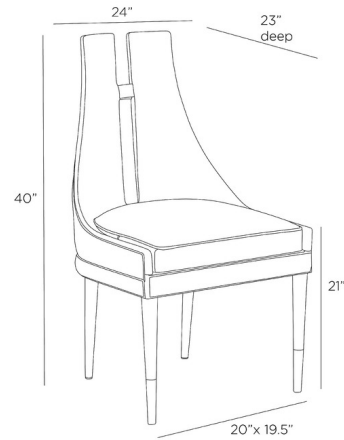

Lightology

lightology.com
866-954-4489
04-24-26

Project: _____

Company: _____

Location: _____ Fixture Type: _____

SPEC #: **AHM1342709**

Approved On: _____ Approved By: _____

Crowley Dining Chair By Arteriors Home

Description

The Crowley Dining Chair brings a balance of masculine and feminine styles. A sleek slit detail mimics an alluring open-backed dress. Upholstered in soft black leather, this stool is enhanced with polished antique brass journey. Poised on slim, ebony beech wood legs tipped in brass.

Shown in brass / black

Specifications

COLOR	Black
BODY FINISH	Brass
WATTAGE	N/A
DIMMER	N/A
DIMENSIONS	24"W x 40"H x 23"D
BULB	N/A
COUNTRY OF ORIGIN	India

CLICK TO VIEW PRODUCT

Notes: