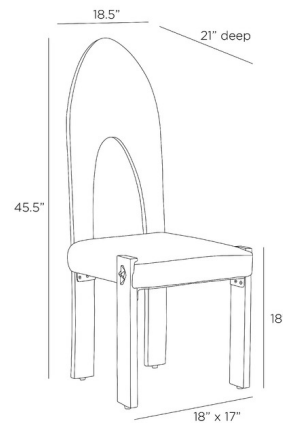

### Specifications

COLOR	White
BODY FINISH	Ebony
WATTAGE	N/A
DIMMER	N/A
DIMENSIONS	18"W x 45.5"H x 21"D
BULB	N/A
COUNTRY OF ORIGIN	India

CLICK TO VIEW PRODUCT

Notes: