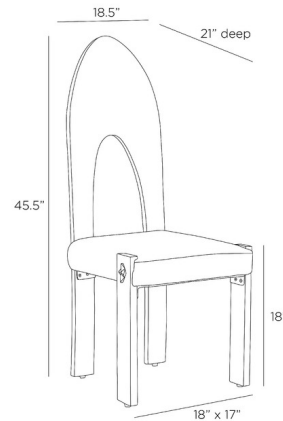

Lightology

lightology.com
866-954-4489
04-24-26

Project: _____

Company: _____

Location: _____ Fixture Type: _____

SPEC #: **AHM1342710**

Approved On: _____ Approved By: _____

Durango Dining Chair

Shown in ebony / white

Specifications

COLOR	White
BODY FINISH	Ebony
WATTAGE	N/A
DIMMER	N/A
DIMENSIONS	18"W x 45.5"H x 21"D
BULB	N/A
COUNTRY OF ORIGIN	India

CLICK TO VIEW PRODUCT

Notes: