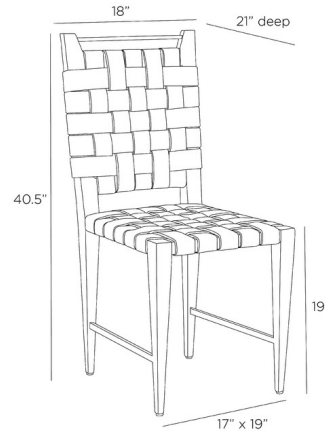

### Description

The Lakewood Dining Chair was designed to add textural impact. Both tactile and comfortable, its muscular frame of ebony beech wood is juxtaposed with the over scaled woven back and seat of interwoven suede and leather in a soft stone hue. An antique brass crossbar at the top allows for easy portability about the room.

### Specifications

COLOR	Stone
BODY FINISH	Ebony
WATTAGE	N/A
DIMMER	N/A
DIMENSIONS	18"W x 40.5"H x 21"D
BULB	N/A
COUNTRY OF ORIGIN	India

CLICK TO VIEW PRODUCT

Notes: