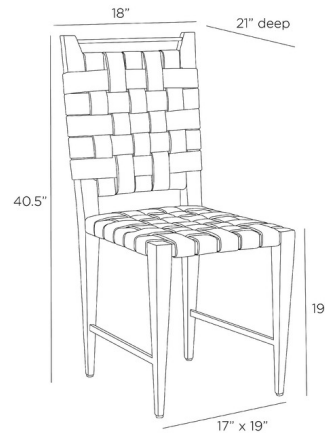

Lightology

lightology.com
866-954-4489
04-24-26

Project: _____

Company: _____

Location: _____ Fixture Type: _____

SPEC #: **AHM1342712**

Approved On: _____ Approved By: _____

Lakewood Dining Chair

By Arteriors Home

Description

The Lakewood Dining Chair was designed to add textural impact. Both tactile and comfortable, its muscular frame of ebony beech wood is juxtaposed with the over scaled woven back and seat of interwoven suede and leather in a soft stone hue. An antique brass crossbar at the top allows for easy portability about the room.

Shown in ebony / stone

Specifications

COLOR	Stone
BODY FINISH	Ebony
WATTAGE	N/A
DIMMER	N/A
DIMENSIONS	18"W x 40.5"H x 21"D
BULB	N/A
COUNTRY OF ORIGIN	India

CLICK TO VIEW PRODUCT

Notes: