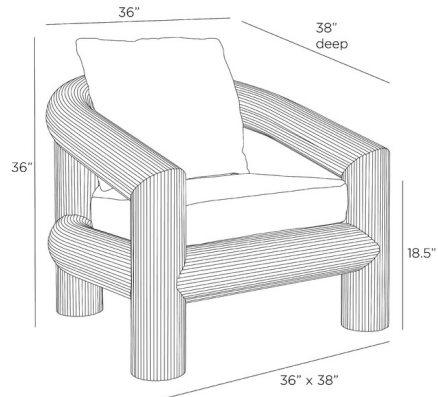

## Easley Outdoor Chair

By Arteriors Home

### Description

The Easley Outdoor Chair, with its confident scale and tree trunk-like legs, our oversized chair is a contemporary and cozy art piece for the garden. Crafted of honey-stained teak wood, its seamless extruded lines cradle cloud-like seat and back cushions covered in our element-resistant Beluga Outdoor Performance Texture.

### Specifications

COLOR	White
BODY FINISH	Honey
WATTAGE	N/A
DIMMER	N/A
DIMENSIONS	36"W x 36"H x 38"D
BULB	N/A
COUNTRY OF ORIGIN	Viet Nam

CLICK TO VIEW PRODUCT

Notes: