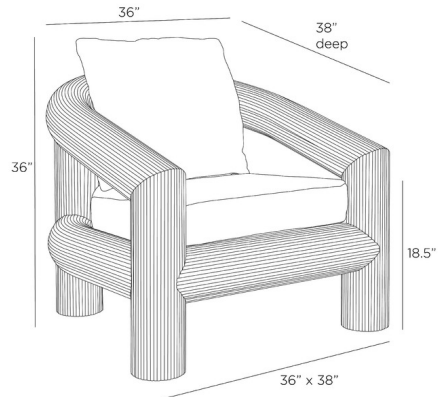

### Description

The Easley Outdoor Chair, with its confident scale and tree trunk-like legs, our oversized chair is a contemporary and cozy art piece for the garden. Crafted of honey-stained teak wood, its seamless extruded lines cradle cloud-like seat and back cushions covered in our element-resistant Beluga Outdoor Performance Texture.

### Specifications

COLOR	White
BODY FINISH	Honey
WATTAGE	N/A
DIMMER	N/A
DIMENSIONS	36"W x 36"H x 38"D
BULB	N/A
COUNTRY OF ORIGIN	Viet Nam

CLICK TO VIEW PRODUCT

Notes: