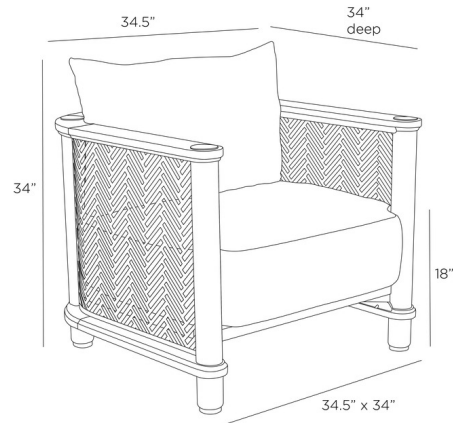

Lightology

lightology.com
866-954-4489
04-26-26

Project: _____

Company: _____

Location: _____ Fixture Type: _____

SPEC #: **AHM1342714**

Approved On: _____ Approved By: _____

Emoto Outdoor Chair

By Arteriors Home

Description

The Emoto Outdoor Chair is crafted of sturdy willow stained teak wood with herringbone accents to recall classic menswear textiles. A grown-up accent for any outdoor room, the details include perforated side panels of bronze stainless and slim dowel legs. Seat and back cushions are covered in our element-resistant Pearl Outdoor Performance Boucle.

Shown in bronze / pearl

Specifications

COLOR	Pearl
BODY FINISH	Bronze
WATTAGE	N/A
DIMMER	N/A
DIMENSIONS	34.5"W x 34"H x 34"D
BULB	N/A
COUNTRY OF ORIGIN	Viet Nam

CLICK TO VIEW PRODUCT

Notes: