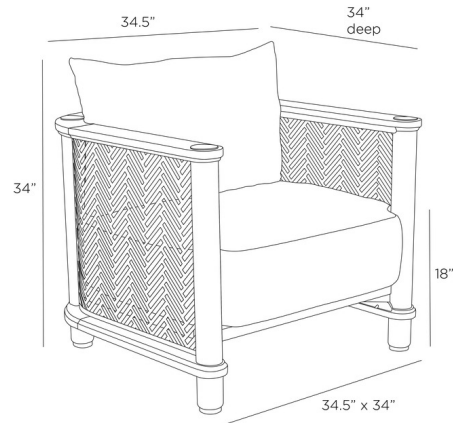

Shown in bronze / pearl

Specifications

COLOR	Pearl
BODY FINISH	Bronze
WATTAGE	N/A
DIMMER	N/A
DIMENSIONS	34.5"W x 34"H x 34"D
BULB	N/A
COUNTRY OF ORIGIN	Viet Nam

CLICK TO VIEW PRODUCT

Notes: