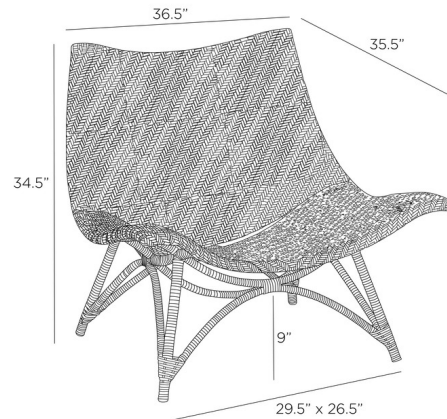

By Arteriors Home

Description

The Margot Outdoor Lounge Chair offers a swooping back and cradled seat in a stylishly functional silhouette. Composed of weathered gray synthetic rattan in a twill weave, this elevated lounge chair's lofted planes and angular legs make it both an art piece and comfortable seat. A small opening between the seat and back allows for drainage during rainy days.

Specifications

COLOR	N/A
BODY FINISH	Weathered Grey
WATTAGE	N/A
DIMMER	N/A
DIMENSIONS	36.5"W x 34.5"H x 35.5"D
BULB	N/A
COUNTRY OF ORIGIN	Indonesia

Shown in weathered grey

CLICK TO VIEW PRODUCT

Notes: