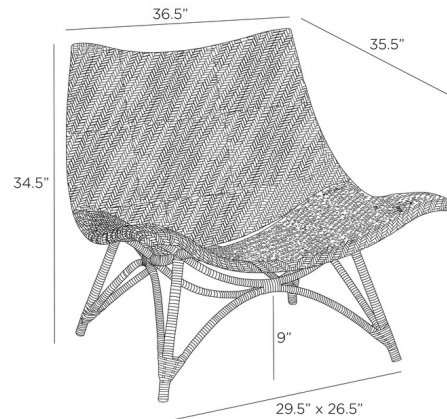

Description

The Margot Outdoor Lounge Chair offers a swooping back and cradled seat in a stylishly functional silhouette. Composed of weathered gray synthetic rattan in a twill weave, this elevated lounge chair's lofted planes and angular legs make it both an art piece and comfortable seat. A small opening between the seat and back allows for drainage during rainy days.

Specifications

COLOR	N/A
BODY FINISH	Weathered Grey
WATTAGE	N/A
DIMMER	N/A
DIMENSIONS	36.5"W x 34.5"H x 35.5"D
BULB	N/A
COUNTRY OF ORIGIN	Indonesia

Notes:

Shown in weathered grey

CLICK TO VIEW PRODUCT