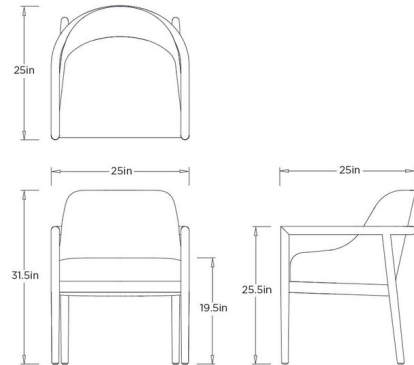

Lightology

lightology.com
866-954-4489
07-06-26

Project: _____

Company: _____

Location: _____ Fixture Type: _____

SPEC #: **AHM1342717**

Approved On: _____ Approved By: _____

Chilton Outdoor Dining Chair By Arteriors Home

Shown in blonde / pearl

Specifications

COLOR	Pearl
BODY FINISH	Blonde
WATTAGE	N/A
DIMMER	N/A
DIMENSIONS	25"W x 31.5"H x 24.5"D
BULB	N/A
COUNTRY OF ORIGIN	Indonesia

CLICK TO VIEW PRODUCT

Notes: