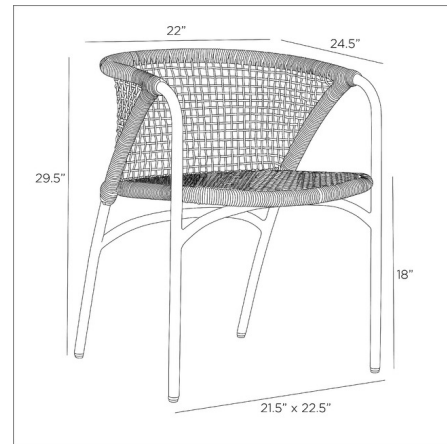

Lightology

lightology.com
866-954-4489
04-24-26

Project: _____

Company: _____

Location: _____ Fixture Type: _____

SPEC #: **AHM1342718**

Approved On: _____ Approved By: _____

Enzo Outdoor Dining Chair By Arteriors Home

Description

The Enzo Outdoor Dining Chair brings a breezy beauty to your exterior space. Swooping lines and gestural back legs give this piece a feeling of captured motion. An extruded arch frame of blackened bronze aluminum juxtaposes an organic woven seat of buff synthetic rope to add a textural allure to the minimalist silhouette.

Shown in black / blonde

Specifications

COLOR	Blonde
BODY FINISH	Black
WATTAGE	N/A
DIMMER	N/A
DIMENSIONS	22"W x 29.5"H x 24.5"D
BULB	N/A
COUNTRY OF ORIGIN	Indonesia

CLICK TO VIEW PRODUCT

Notes: