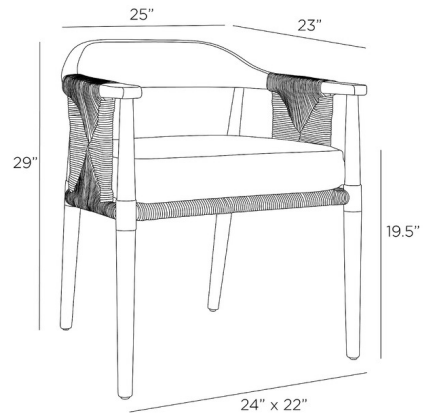

Lightology

lightology.com
866-954-4489
04-24-26

Project: _____

Company: _____

Location: _____ Fixture Type: _____

SPEC #: **AHM1342719**

Approved On: _____ Approved By: _____

Estes Outdoor Dining Chair

By Arteriors Home

Description

The Estes Outdoor Dining Chair brings an indoor midcentury modern style tuned up for the outdoors. This chair is adorned with unexpected woven willow synthetic rope accents on each arm. Crafted of honey-stained teak, the low-backed frame has tailored metal block accents of blackened bronze cuffs on each leg. Topped with a cushion of our Pearl Outdoor Performance Boucle.

Shown in teak wood / white

Specifications

COLOR	White
BODY FINISH	Teak Wood
WATTAGE	N/A
DIMMER	N/A
DIMENSIONS	25"W x 29"H x 23"D
BULB	N/A
COUNTRY OF ORIGIN	Viet Nam

CLICK TO VIEW PRODUCT

Notes: