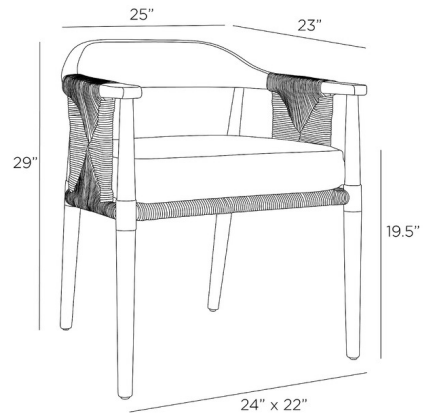

Lightology

lightology.com
866-954-4489
07-06-26

Project: _____

Company: _____

Location: _____ Fixture Type: _____

SPEC #: **AHM1342719**

Approved On: _____ Approved By: _____

Estes Outdoor Dining Chair

By Arteriors Home

Description

The Estes Outdoor Dining Chair brings an indoor midcentury modern style tuned up for the outdoors. This chair is adorned with unexpected woven willow synthetic rope accents on each arm. Crafted of honey-stained teak, the low-backed frame has tailored metal block accents of blackened bronze cuffs on each leg. Topped with a cushion of our Pearl Outdoor Performance Boucle.

Shown in teak wood / white

Specifications

COLOR	White
BODY FINISH	Teak Wood
WATTAGE	N/A
DIMMER	N/A
DIMENSIONS	25"W x 29"H x 23"D
BULB	N/A
COUNTRY OF ORIGIN	Viet Nam

CLICK TO VIEW PRODUCT

Notes: