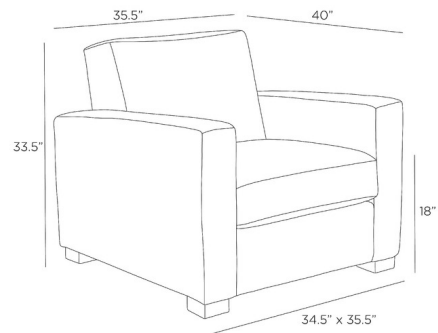

Specifications

COLOR	Cloud Boucle
BODY FINISH	Ebony
WATTAGE	N/A
DIMMER	N/A
DIMENSIONS	35.5"W x 33.5"H x 40"D
BULB	N/A
COUNTRY OF ORIGIN	United States

CLICK TO VIEW PRODUCT

Notes: