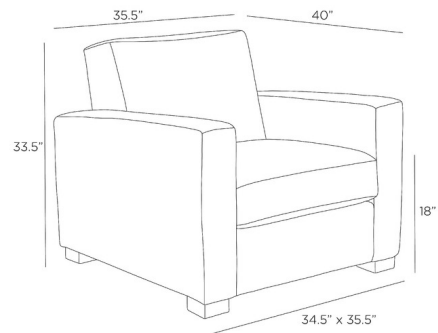

### Description

The Dodson Chair is a perfectly proportioned, classic club chair. Upholstered up and over from square back to deep seat in a cloud boucle. Accented with low legs of ebony wood, it makes a comfortable accent for any living area.

### Specifications

COLOR	Cloud Boucle
BODY FINISH	Ebony
WATTAGE	N/A
DIMMER	N/A
DIMENSIONS	35.5"W x 33.5"H x 40"D
BULB	N/A
COUNTRY OF ORIGIN	United States

CLICK TO VIEW PRODUCT

Notes: