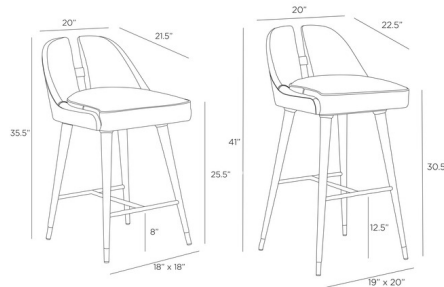

## Crowley Counter / Bar Stool

By Arteriors Home

### Description

The Crowley Stool brings a balance of masculine and feminine styles. A sleek slit detail mimics an alluring open-backed dress. Upholstered in soft black leather, this stool is enhanced with polished antique brass journey. Poised on slim, ebony beech wood legs tipped in brass.

### Specifications

COLOR	Black
BODY FINISH	Brass
WATTAGE	N/A
DIMMER	N/A
DIMENSIONS	20"W x 35.5"H x 21.5"D
BULB	N/A
COUNTRY OF ORIGIN	India

CLICK TO VIEW PRODUCT

Notes: