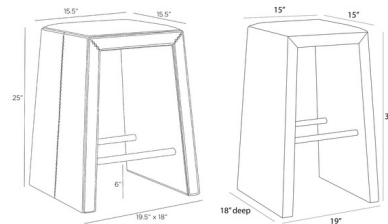

### Description

The Cowan Stool is Crafted of white hair-on-hide. This backless counter stool is a tactile delight. A mitered whipstitch creates a racing stripe down the center of each side, while slim antique brass bridges add contrast and support to this minimal design.

### Specifications

COLOR	White
BODY FINISH	Antique Brass
WATTAGE	N/A
DIMMER	N/A
DIMENSIONS	19.5"W x 25"H x 18"D
BULB	N/A
COUNTRY OF ORIGIN	India

CLICK TO VIEW PRODUCT

Notes: