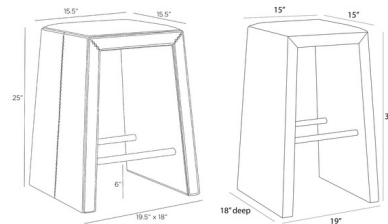

Specifications

COLOR	White
BODY FINISH	Antique Brass
WATTAGE	N/A
DIMMER	N/A
DIMENSIONS	19.5"W x 25"H x 18"D
BULB	N/A
COUNTRY OF ORIGIN	India

CLICK TO VIEW PRODUCT

Notes: