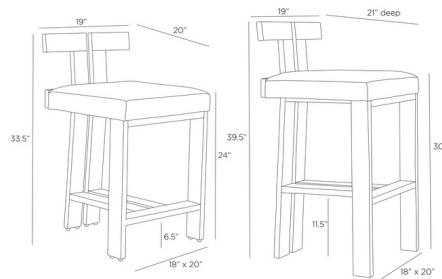

Lightology

lightology.com
866-954-4489
07-06-26

Project: _____

Company: _____

Location: _____ Fixture Type: _____

SPEC #: **AHM1342727**

Approved On: _____ Approved By: _____

Enola Counter / Bar Stool

By Arteriors Home

Description

The Enola Stool is a modern mix of '70s American design with Zen architecture, this elegant stool has an Eastern appeal. Crafted of ribbed beech wood stained in ebony, the split back is accented with antique brass studs at very center. A padded seat of natural linen adds style and comfort

Shown in ebony / natural

Specifications

COLOR	Natural
BODY FINISH	Ebony
WATTAGE	N/A
DIMMER	N/A
DIMENSIONS	19"W x 33.5"H x 20"D
BULB	N/A
COUNTRY OF ORIGIN	India

CLICK TO VIEW PRODUCT

Notes: