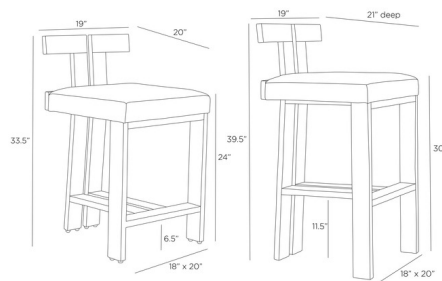

## Enola Counter / Bar Stool

By Arteriors Home

### Specifications

COLOR	Natural
BODY FINISH	Ebony
WATTAGE	N/A
DIMMER	N/A
DIMENSIONS	19"W x 33.5"H x 20"D
BULB	N/A
COUNTRY OF ORIGIN	India

CLICK TO VIEW PRODUCT

Notes: