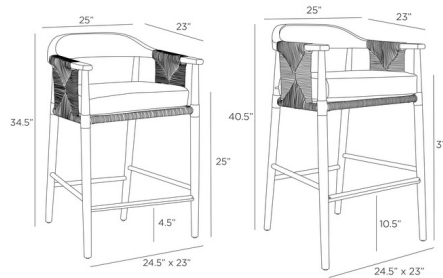

Lightology

lightology.com
866-954-4489
07-06-26

Project: _____

Company: _____

Location: _____ Fixture Type: _____

SPEC #: **AHM1342733**

Approved On: _____ Approved By: _____

Estes Outdoor Counter / Bar Stool

By Arteriors Home

Description

The Estes Outdoor Stool brings an indoor midcentury modern style tuned up for the outdoors. This stool is adorned with unexpected woven willow synthetic rope accents on each arm. Crafted of honey-stained teak, the low-backed frame has tailored metal block accents of blackened bronze cuffs on each leg. Topped with a cushion of our Pearl Outdoor Performance Boucle.

Shown in teak wood / white

Specifications

COLOR	White
BODY FINISH	Teak Wood
WATTAGE	N/A
DIMMER	N/A
DIMENSIONS	25"W x 34.5"H x 23"D
BULB	N/A
COUNTRY OF ORIGIN	Viet Nam

CLICK TO VIEW PRODUCT

Notes: