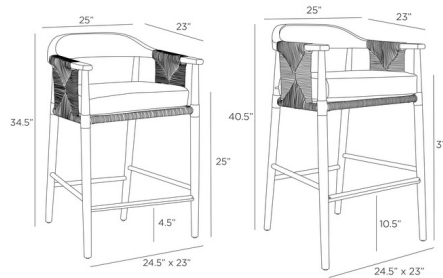

Lightology

lightology.com
866-954-4489
04-26-26

Project: _____

Company: _____

Location: _____ Fixture Type: _____

SPEC #: **AHM1342733**

Approved On: _____ Approved By: _____

Estes Outdoor Counter / Bar Stool

By Arteriors Home

Description

The Estes Outdoor Stool brings an indoor midcentury modern style tuned up for the outdoors. This stool is adorned with unexpected woven willow synthetic rope accents on each arm. Crafted of honey-stained teak, the low-backed frame has tailored metal block accents of blackened bronze cuffs on each leg. Topped with a cushion of our Pearl Outdoor Performance Boucle.

Shown in teak wood / white

Specifications

COLOR	White
BODY FINISH	Teak Wood
WATTAGE	N/A
DIMMER	N/A
DIMENSIONS	25"W x 34.5"H x 23"D
BULB	N/A
COUNTRY OF ORIGIN	Viet Nam

CLICK TO VIEW PRODUCT

Notes: