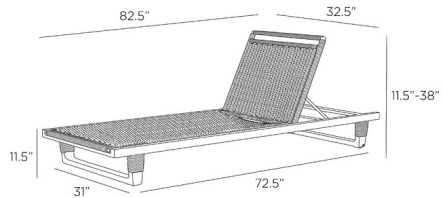

### Description

The Daytona Outdoor Chaise elevates the traditional sunbed in a textural mix of materials. A sturdy frame of powder-coated aluminum with blackened bronze finish supports a tightly woven seat and back of weather resistant buff synthetic rope in a dutch weave. Wrapped details add both durability and coastal charm. Two wheels hidden in the back of the frame make for easy moving. Adjustable backrest is featured for comfortable seating. Available with or without arms.

### Specifications

COLOR	Buff
BODY FINISH	Blackened Bronze
WATTAGE	N/A
DIMMER	N/A
DIMENSIONS	82.5\"W x 38\"H x 32.5\"D
BULB	N/A
COUNTRY OF ORIGIN	Indonesia

CLICK TO VIEW PRODUCT

Notes: