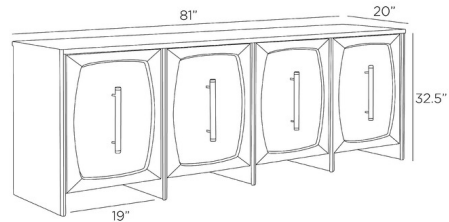

By Arteriors Home

Description

The Elmore Credenza is a reinvention of a midcentury modern classic design. This credenza is an effortless mix of materials. Each of the four recessed doors is adorned with brindle eucalyptus veneer for a radial effect, all encased in a sable oak veneer frame. Topped with antique brass iron hardware. Adjustable shelves made of ebony oak veneer provide effortless storage.

Shown in oak / sable

Specifications

COLOR	Sable
BODY FINISH	Oak
WATTAGE	N/A
DIMMER	N/A
DIMENSIONS	81"W x 32.5"H x 20"D
BULB	N/A
COUNTRY OF ORIGIN	Viet Nam

CLICK TO VIEW PRODUCT

Notes: