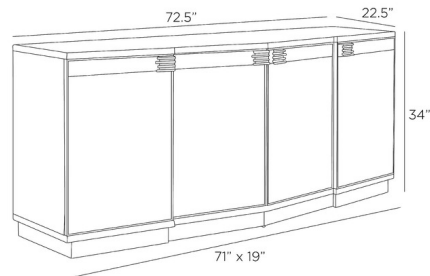

### Specifications

COLOR	Smoke
BODY FINISH	Bronze
WATTAGE	N/A
DIMMER	N/A
DIMENSIONS	72.5\"W x 34\"H x 22.4\"D
BULB	N/A
COUNTRY OF ORIGIN	Viet Nam

CLICK TO VIEW PRODUCT

Notes: