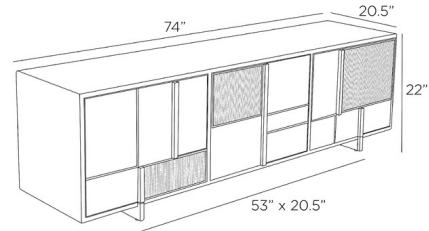

### Specifications

COLOR	Black
BODY FINISH	N/A
WATTAGE	N/A
DIMMER	N/A
DIMENSIONS	74\"W x 22\"H x 20.5\"D
BULB	N/A
COUNTRY OF ORIGIN	Viet Nam

CLICK TO VIEW PRODUCT

Notes: