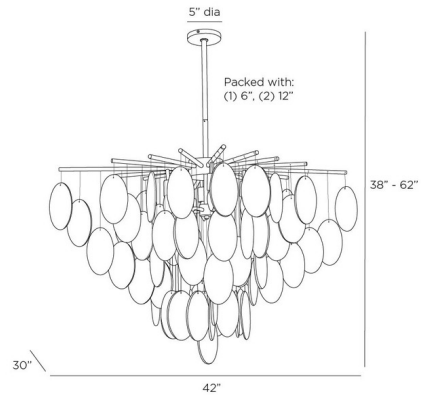

Specifications

COLOR Smoke Luster
BODY FINISH Antique Brass
WATTAGE 72W
DIMMER Standard 120V
DIMENSIONS 42"L x 31"W x 38"H
BULB NOT INCLUDED 8 x B10/Candelabra (E12)/9W/120V LED
COUNTRY OF ORIGIN China

Technical Information

PRODUCT DIMENSIONS Downrods: One 6" and Two 12" Included

Shown in antique brass / smoke luster

CLICK TO VIEW PRODUCT

Notes: