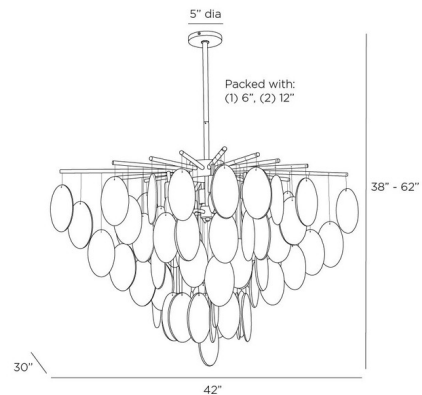

### Specifications

COLOR . . . . . Smoke Luster  
BODY FINISH . . . . . Antique Brass  
WATTAGE . . . . . 72W  
DIMMER . . . . . Standard 120V  
DIMENSIONS . . . . . 42"W x 31"H  
BULB NOT INCLUDED . . . . . 8 x B10/Candelabra (E12)/9W/120V LED  
COUNTRY OF ORIGIN . . . . . China

### Technical Information

PRODUCT DIMENSIONS . . . . . Downrods: One 6" and Two 12" Included

CLICK TO VIEW PRODUCT

Notes: