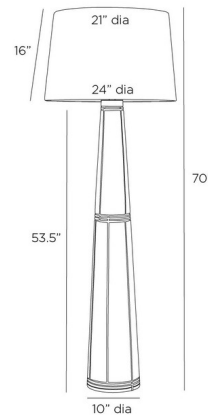

CLICK TO VIEW PRODUCT

Notes: