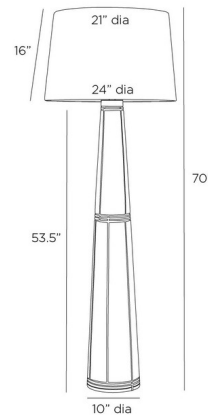

### Description

The Elmhurst Floor Lamp is inspired by the etched paths of a busy cityscape. Crafted of mango wood whitewashed to bring out the intersection of lines in the tapered base, it is punctuated with an oversized linen drum shade in off-white and a matching mango wood finial. Three way rotary switch is located on the lamp socket.

### Specifications

COLOR . . . . . Off White  
BODY FINISH . . . . . Whitewash  
WATTAGE . . . . . 27W  
DIMMER . . . . . Included  
DIMENSIONS . . . . . 24.5"W x 70"H  
BULB NOT INCLUDED . . . . . 1 x A19 3-Way/Medium (E26)/27W/120V LED  
COUNTRY OF ORIGIN . . . . . India

### Technical Information

PRODUCT DIMENSIONS . . . . . Cord: 144"

Shown in whitewash / off white

CLICK TO VIEW PRODUCT

Notes: