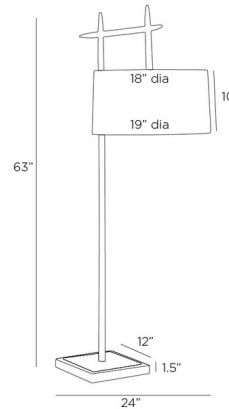

### Description

The Eileen Floor Lamp features intersecting spears of hammered blackened iron suspend with an off-white linen drum shade. Mounted on an elegant square base of white marble, this low-task lamp is ideal for illuminating a lounge area or dim corner with style. On/Off foot switch is located on the cord.

### Specifications

COLOR . . . . . Off White  
BODY FINISH . . . . . Blackened Iron  
WATTAGE . . . . . 9W  
DIMMER . . . . . N/A  
DIMENSIONS . . . . . 24"W x 63"H  
BULB NOT INCLUDED . . . . . 1 x A19/Medium (E26)/9W/120V LED  
COUNTRY OF ORIGIN . . . . . India

### Technical Information

PRODUCT DIMENSIONS . . . . . Cord: 144"

Shown in blackened iron / off white

CLICK TO VIEW PRODUCT

Notes: