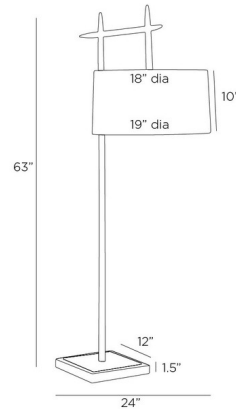

Description

The Eileen Floor Lamp features intersecting spears of hammered blackened iron suspend with an off-white linen drum shade. Mounted on an elegant square base of white marble, this low-task lamp is ideal for illuminating a lounge area or dim corner with style. On/Off foot switch is located on the cord.

Shown in blackened iron / off white

Specifications

COLOR	Off White
BODY FINISH	Blackened Iron
WATTAGE	9W
DIMMER	N/A
DIMENSIONS	24"W x 63"H
BULB NOT INCLUDED	1 x A19/Medium (E26)/9W/120V LED
COUNTRY OF ORIGIN	India

Technical Information

PRODUCT DIMENSIONS	Cord: 144"
--------------------	------------

CLICK TO VIEW PRODUCT

Notes: