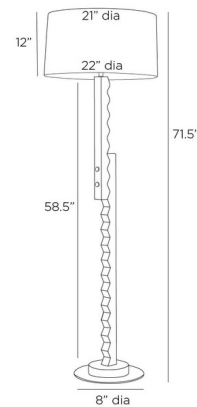

CLICK TO VIEW PRODUCT

Notes: