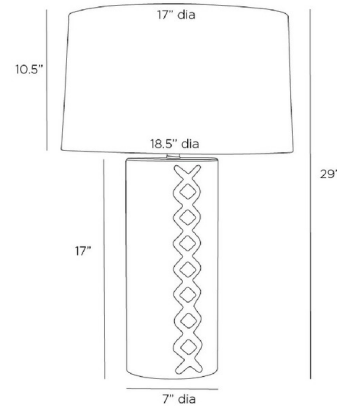

## Dimaggio Table Lamp

By Arteriors Home

### Specifications

COLOR . . . . . Ivory  
BODY FINISH . . . . . Glacial Reactive Glaze  
WATTAGE . . . . . 27W  
DIMMER . . . . . Included  
DIMENSIONS . . . . . 18.5"W x 29"H  
BULB NOT INCLUDED . . . . . 1 x A19 3-Way/Medium (E26)/27W/120V LED  
COUNTRY OF ORIGIN . . . . . China

### Technical Information

PRODUCT DIMENSIONS . . . . . Cord: 120"

CLICK TO VIEW PRODUCT

Notes: