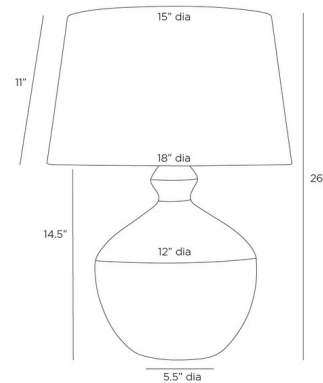

Shown in icy blue / off white

Specifications

COLOR Off White
BODY FINISH Icy Blue
WATTAGE 27W
DIMMER Included
DIMENSIONS 18"W x 26"H
BULB NOT INCLUDED 1 x A19 3-Way/Medium (E26)/27W/120V LED
COUNTRY OF ORIGIN China

Technical Information

PRODUCT DIMENSIONS Cord: 96"

CLICK TO VIEW PRODUCT

Notes: