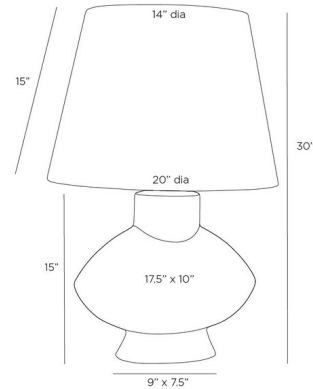

### Specifications

COLOR . . . . . Brown  
BODY FINISH . . . . . Antique Brass  
WATTAGE . . . . . 27W  
DIMMER . . . . . Included  
DIMENSIONS . . . . . 20"W x 30"H  
BULB NOT INCLUDED . . . . . 1 x A19 3-Way/Medium (E26)/27W/120V LED  
COUNTRY OF ORIGIN . . . . . China

### Technical Information

PRODUCT DIMENSIONS . . . . . Cord: 96"

CLICK TO VIEW PRODUCT

Notes: