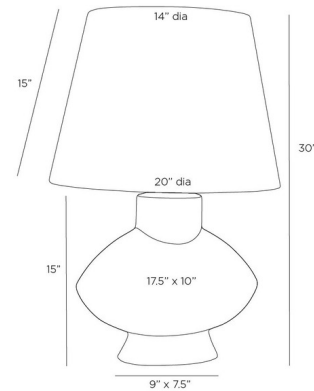

Description

The Ginn Table Lamp brings a one of a kind look to your interior space. The brown drip line highlights the irregular urn shape and is even more impactful when illuminated. This ceramic vessel is finished in an off-white linen drum shade and antique brass hardware with a matching ceramic finial. Three way rotary switch is located on the lamp socket.

Shown in antique brass / brown

Specifications

COLOR Brown
BODY FINISH Antique Brass
WATTAGE 27W
DIMMER Included
DIMENSIONS 20"W x 30"H
BULB NOT INCLUDED 1 x A19 3-Way/Medium (E26)/27W/120V LED
COUNTRY OF ORIGIN China

Technical Information

PRODUCT DIMENSIONS Cord: 96"

CLICK TO VIEW PRODUCT

Notes: