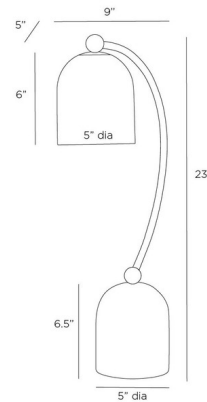

By Arteriors Home

Description

The Daley Table Lamp brings a stylish sculptural look to your interior space. This piece embody the classical forms of elemental geometry. A bell-shaped shade of English bronze plate finds its sculptural match in a gray marble base. On/Off rocker switch is located on the cord.

Shown in gray / english bronze

Specifications

COLOR	English Bronze
BODY FINISH	Gray
WATTAGE	7W
DIMMER	N/A
DIMENSIONS	5"W x 23"H
BULB NOT INCLUDED	1 x A19/Medium (E26)/7W/120V LED
COUNTRY OF ORIGIN	China

Technical Information

PRODUCT DIMENSIONS	Cord: 96"
--------------------	-----------

CLICK TO VIEW PRODUCT

Notes: