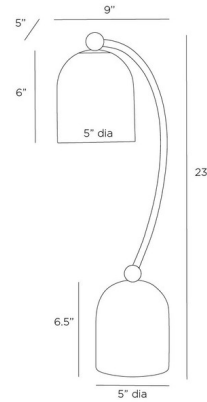

## Daley Table Lamp

By Arteriors Home

### Description

The Daley Table Lamp brings a stylish sculptural look to your interior space. This piece embody the classical forms of elemental geometry. A bell-shaped shade of English bronze plate finds its sculptural match in a gray marble base. On/Off rocker switch is located on the cord.

### Specifications

COLOR	English Bronze
BODY FINISH	Gray
WATTAGE	7W
DIMMER	N/A
DIMENSIONS	5"W x 23"H
BULB NOT INCLUDED	1 x A19/Medium (E26)/7W/120V LED
COUNTRY OF ORIGIN	China

### Technical Information

PRODUCT DIMENSIONS	Cord: 96"
--------------------	-----------

CLICK TO VIEW PRODUCT

Notes: