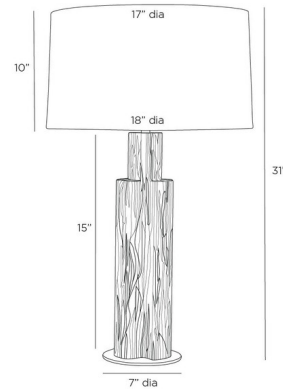

Description

The Eris Table Lamp features concentric cuffs of faux bois resin lend an impressive, temple-like presence to this piece. Glazed in a deep ebony shade that recalls charred wood, it is mounted on a bronze steel base and finished with a bronze cylinder finial. Bronze hardware and off-white microfiber drum shade complete the look. Three way rotary switch is located on the lamp socket.

Shown in ebony / off white

Specifications

COLOR Off White
BODY FINISH Ebony
WATTAGE 27W
DIMMER Included
DIMENSIONS 18"W x 31"H
BULB NOT INCLUDED 1 x A19 3-Way/Medium (E26)/27W/120V LED
COUNTRY OF ORIGIN China

Technical Information

PRODUCT DIMENSIONS Cord: 96"

CLICK TO VIEW PRODUCT

Notes: