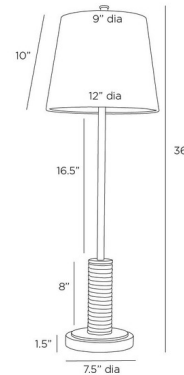

By Arteriors Home

Description

The Conway Table Lamp brings a masculine simplicity to your space. Fine cognac leatherworking and a taller silhouette makes this piece ideal for a gentleman's lounge, console, or buffet. Both masculine and modern, this English bronze frame is anchored to a base of white marble for a sophisticated contrast. White linen drum shade and taupe cloth cord complete the look. Three way rotary switch is located on the lamp socket.

Shown in english bronze / white

Specifications

COLOR	White
BODY FINISH	English Bronze
WATTAGE	17W
DIMMER	Included
DIMENSIONS	12"W x 36"H
BULB NOT INCLUDED	1 x A19 3-Way/Medium (E26)/17W/120V LED
COUNTRY OF ORIGIN	China

Technical Information

PRODUCT DIMENSIONS	Cord: 96"
--------------------	-----------

CLICK TO VIEW PRODUCT

Notes: