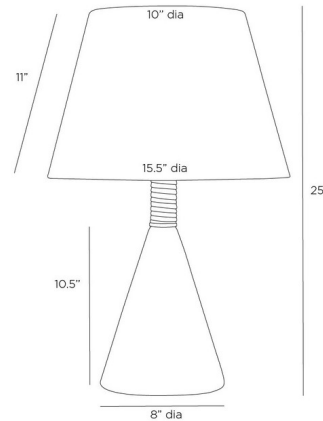

Specifications

COLOR White
BODY FINISH White Marble
WATTAGE 27W
DIMMER Included
DIMENSIONS 15.5"W x 25"H
BULB NOT INCLUDED 1 x A19 3-Way/Medium (E26)/27W/120V LED
COUNTRY OF ORIGIN China

Technical Information

PRODUCT DIMENSIONS Cord: 96"

Shown in white marble / white

CLICK TO VIEW PRODUCT

Notes: