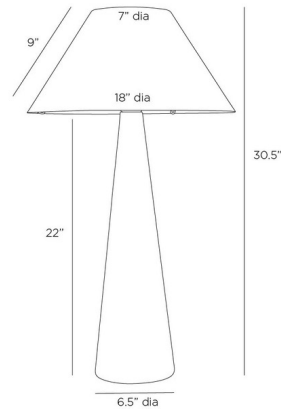

Shown in viola marble / antique brass

Specifications

COLOR	Antique Brass
BODY FINISH	Viola Marble
WATTAGE	17W
DIMMER	N/A
DIMENSIONS	18"W x 30.5"H
BULB NOT INCLUDED	1 x A19/Medium (E26)/17W/120V LED
COUNTRY OF ORIGIN	China

Technical Information

PRODUCT DIMENSIONS	Cord: 96"
--------------------	-----------

CLICK TO VIEW PRODUCT

Notes: