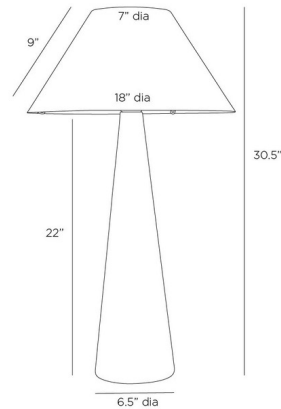

### Specifications

COLOR	Antique Brass
BODY FINISH	Viola Marble
WATTAGE	17W
DIMMER	N/A
DIMENSIONS	18"W x 30.5"H
BULB NOT INCLUDED	1 x A19/Medium (E26)/17W/120V LED
COUNTRY OF ORIGIN	China

### Technical Information

PRODUCT DIMENSIONS	Cord: 96"
--------------------	-----------

CLICK TO VIEW PRODUCT

Notes: