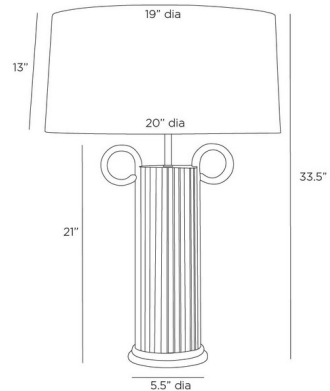

By Arteriors Home

Description

The Eros Table Lamp offers classical Greek motifs to your interior space. Get playful when a traditional reeded column base is updated with oversized loop details. Cast of faux travertine resin, this piece is topped with a matching finial, antique brass hardware and a drum shade of ivory microfiber. Three way rotary switch is located on the lamp socket.

Shown in travertine / ivory

Specifications

COLOR Ivory
BODY FINISH Travertine
WATTAGE 27W
DIMMER Included
DIMENSIONS 20"W x 30"H
BULB NOT INCLUDED 1 x A19 3-Way/Medium (E26)/27W/120V LED
COUNTRY OF ORIGIN China

Technical Information

PRODUCT DIMENSIONS Cord: 96"

CLICK TO VIEW PRODUCT

Notes: