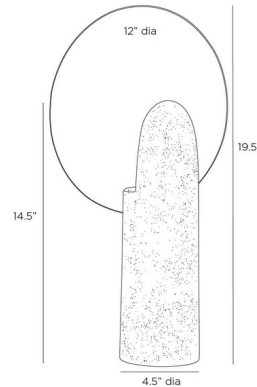

### Specifications

COLOR	Antique Brass
BODY FINISH	Travertine
WATTAGE	17W
DIMMER	N/A
DIMENSIONS	12"W x 19.5"H
BULB NOT INCLUDED	1 x A19/Medium (E26)/17W/120V LED
COUNTRY OF ORIGIN	China

### Technical Information

PRODUCT DIMENSIONS	Cord: 96"
--------------------	-----------

CLICK TO VIEW PRODUCT

Notes: