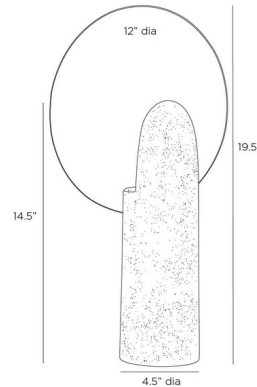

By Arteriors Home

Description

The Eclipse Table Lamp brings a decorative look to your interior space. The luminous shimmer of antique brass creates a halo effect behind a rounded base of sand faux travertine. Its rounded intersection is soothing yet captivating, while the natural voids, veining, and color variants in the stone make this lamp a statement piece. On/Off rocker switch is located on the cord.

Shown in travertine / antique brass

Specifications

COLOR	Antique Brass
BODY FINISH	Travertine
WATTAGE	17W
DIMMER	N/A
DIMENSIONS	12"W x 19.5"H
BULB NOT INCLUDED	1 x A19/Medium (E26)/17W/120V LED
COUNTRY OF ORIGIN	China

Technical Information

PRODUCT DIMENSIONS	Cord: 96"
--------------------	-----------

CLICK TO VIEW PRODUCT

Notes: