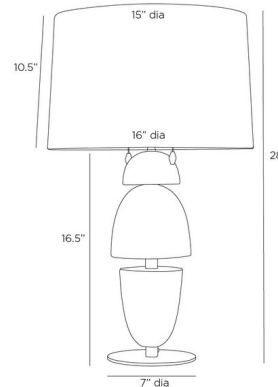

Shown in travertine / off white

Specifications

COLOR Off White
BODY FINISH Travertine
WATTAGE 18W
DIMMER N/A
DIMENSIONS 16"W x 28"H
BULB NOT INCLUDED 2 x A19/Medium (E26)/9W/120V LED
COUNTRY OF ORIGIN China

Technical Information

PRODUCT DIMENSIONS Cord: 96"

CLICK TO VIEW PRODUCT

Notes: