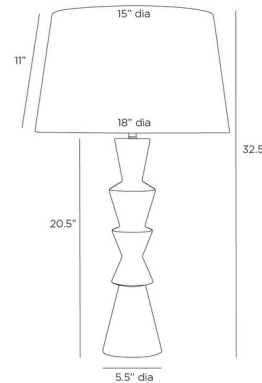

By Arteriors Home

Description

The Chloe Table Lamp brings a sculptural beauty to your interior space. Crafted from faux galaxy marble, this slender resin lamp is inspired by turned wooden spindles. The totemic form's smaller footprint allows it for placement in tighter spaces or display it in pairs. Bronze harp and matching finial and Off-white microfiber, slightly tapered, drum shade completes the look. Three way rotary switch is located on the lamp socket.

Shown in galaxy marble / off white

Specifications

COLOR Off White
BODY FINISH Galaxy Marble
WATTAGE 27W
DIMMER Included
DIMENSIONS 18"W x 32.5"H
BULB NOT INCLUDED 1 x A19 3-Way/Medium (E26)/27W/120V LED
COUNTRY OF ORIGIN China

Technical Information

PRODUCT DIMENSIONS Cord: 96"

CLICK TO VIEW PRODUCT

Notes: