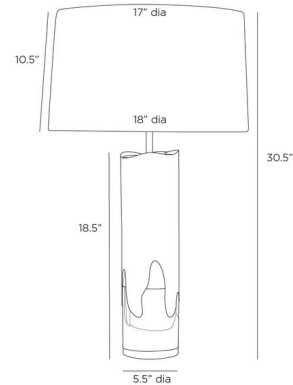

By Arteriors Home

Description

The Equinox Table Lamp brings the alchemy of melted metal in one sleek column. Crystal is adorned in flowing antique brass, with an undulating edge that draws the eye. Matching antique brass hardware and off-white microfiber drum shade complete the look. Three way rotary switch is located on the lamp socket.

Shown in antique brass / off white

Specifications

COLOR Off White
BODY FINISH Antique Brass
WATTAGE 27W
DIMMER Included
DIMENSIONS 18"W x 30.5"H
BULB NOT INCLUDED 1 x A19 3-Way/Medium (E26)/27W/120V LED
COUNTRY OF ORIGIN China

Technical Information

PRODUCT DIMENSIONS Cord: 108"

CLICK TO VIEW PRODUCT

Notes: