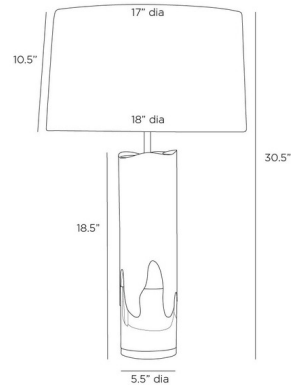

By Arteriors Home

Description

The Equinox Table Lamp brings the alchemy of melted metal in one sleek column. Crystal is adorned in flowing antique brass, with an undulating edge that draws the eye. Matching antique brass hardware and off-white microfiber drum shade complete the look. Three way rotary switch is located on the lamp socket.

Shown in antique brass / off white

Specifications

COLOR Off White
BODY FINISH Antique Brass
WATTAGE 27W
DIMMER Included
DIMENSIONS 18"W x 30.5"H
BULB NOT INCLUDED 1 x A19 3-Way/Medium (E26)/27W/120V LED
COUNTRY OF ORIGIN China

Technical Information

PRODUCT DIMENSIONS Cord: 108"

CLICK TO VIEW PRODUCT

Notes: