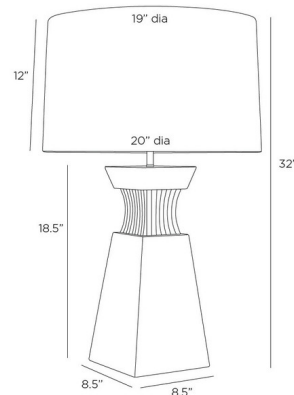

### Description

The Dynasty Table Lamp resembles a Greek pillar. Modernizing sacred geometry, a grooved inset of graphite grey contrasting stone accents the cinched silhouette. Antique brass hardware and drum shade of off-white microfiber complete the look. Three way rotary switch is located on the lamp socket.

### Specifications

COLOR . . . . . White  
BODY FINISH . . . . . Ivory  
WATTAGE . . . . . 27W  
DIMMER . . . . . Included  
DIMENSIONS . . . . . 20"W x 32"H  
BULB NOT INCLUDED . . . . . 1 x A19 3-Way/Medium (E26)/27W/120V LED  
COUNTRY OF ORIGIN . . . . . China

### Technical Information

PRODUCT DIMENSIONS . . . . . Cord: 96"

CLICK TO VIEW PRODUCT

Notes: