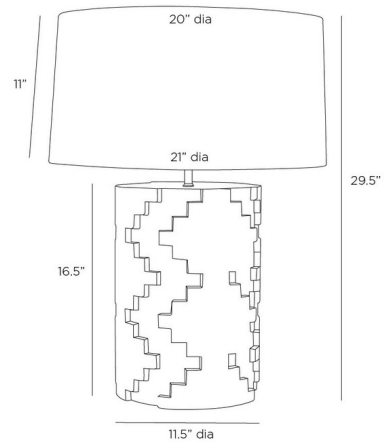

### Specifications

COLOR . . . . . White  
BODY FINISH . . . . . Sand  
WATTAGE . . . . . 27W  
DIMMER . . . . . Included  
DIMENSIONS . . . . . 21"W x 29.5"H  
BULB NOT INCLUDED . . . . . 1 x A19 3-Way/Medium (E26)/27W/120V LED  
COUNTRY OF ORIGIN . . . . . China

### Technical Information

PRODUCT DIMENSIONS . . . . . Cord: 96"

Shown in sand / white

CLICK TO VIEW PRODUCT

Notes: