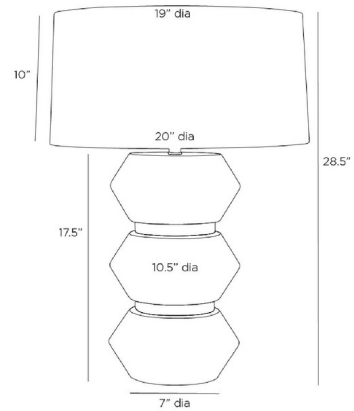

Description

The Drifter Table Lamp resembles Totemic forms that are stacked and structured to become this impactful ceramic style. Glazed with a horizontal grooved texture this piece is topped an oval shade of ivory microfiber. Three way rotary switch is located on the lamp socket.

Shown in blue / off white

Specifications

COLOR Off White
BODY FINISH Blue
WATTAGE 27W
DIMMER Included
DIMENSIONS 20"W x 28.5"H
BULB NOT INCLUDED 1 x A19 3-Way/Medium (E26)/27W/120V LED
COUNTRY OF ORIGIN Portugal

Technical Information

PRODUCT DIMENSIONS Cord: 96"

CLICK TO VIEW PRODUCT

Notes: