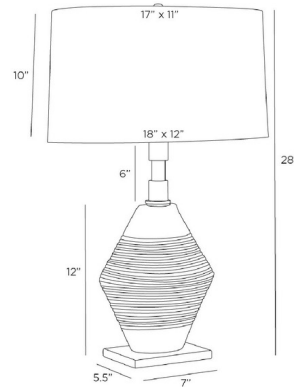

By Arteriors Home

Description

The Estrada Table Lamp features a handcrafted diamond shaped body. Mounted on a square antique brass base with matching hardware, this rich style is crowned with a turned metal neck topped with an oval off-white microfiber shade. Three way rotary switch is located on the lamp socket.

Shown in navy blue / off white

Specifications

COLOR	Off White
BODY FINISH	Navy Blue
WATTAGE	27W
DIMMER	Included
DIMENSIONS	18"W x 28"H
BULB NOT INCLUDED	1 x A19 3-Way/Medium (E26)/27W/120V LED
COUNTRY OF ORIGIN	India

Technical Information

PRODUCT DIMENSIONS	Cord: 120"
--------------------	------------

CLICK TO VIEW PRODUCT

Notes: