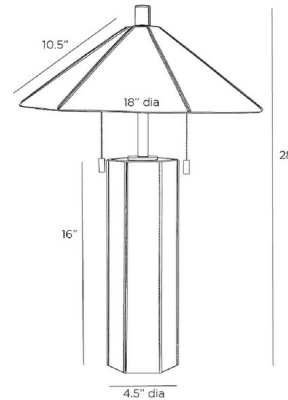

By Arteriors Home

Description

The Cantrell Table Lamp features a faceted base, stitched and seamed like the finest hand-crafted leather handbags. In graphite leather, this style offers a low-profiled accent for desk or table. Gold leafing on the shade's interior assures a reflective light across any surface. On/Off pull chain is located on the lamp socket.

Shown in graphite / graphite

Specifications

COLOR	Graphite
BODY FINISH	Graphite
WATTAGE	8W
DIMMER	N/A
DIMENSIONS	18"W x 28"H
BULB NOT INCLUDED	2 x A19/Medium (E26)/4W/120V LED
COUNTRY OF ORIGIN	India

Technical Information

PRODUCT DIMENSIONS	Cord: 120"
--------------------	------------

CLICK TO VIEW PRODUCT

Notes: