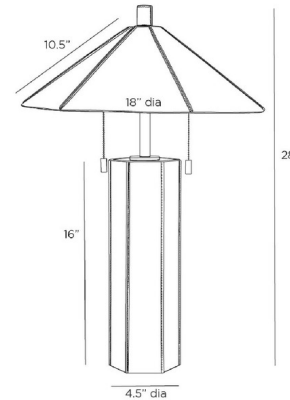

By Arteriors Home

Description

The Cantrell Table Lamp features a faceted base, stitched and seamed like the finest hand-crafted leather handbags. In graphite leather, this style offers a low-profiled accent for desk or table. Gold leafing on the shade's interior assures a reflective light across any surface. On/Off pull chain is located on the lamp socket.

Shown in graphite / graphite

Specifications

COLOR	Graphite
BODY FINISH	Graphite
WATTAGE	8W
DIMMER	N/A
DIMENSIONS	18"W x 28"H
BULB NOT INCLUDED	2 x A19/Medium (E26)/4W/120V LED
COUNTRY OF ORIGIN	India

Technical Information

PRODUCT DIMENSIONS	Cord: 120"
--------------------	------------

CLICK TO VIEW PRODUCT

Notes: