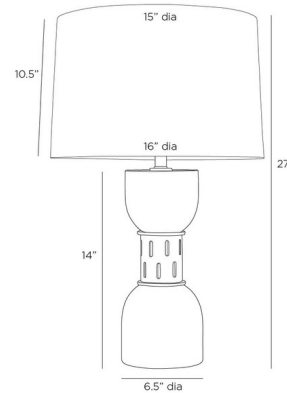

### Specifications

COLOR	Tan
BODY FINISH	Black Marble
WATTAGE	27W
DIMMER	Included
DIMENSIONS	16\"W x 27\"H
BULB NOT INCLUDED	1 x A19 3-Way/Medium (E26)/27W/120V LED
COUNTRY OF ORIGIN	India

### Technical Information

PRODUCT DIMENSIONS	Cord: 120"
--------------------	------------

CLICK TO VIEW PRODUCT

Notes: