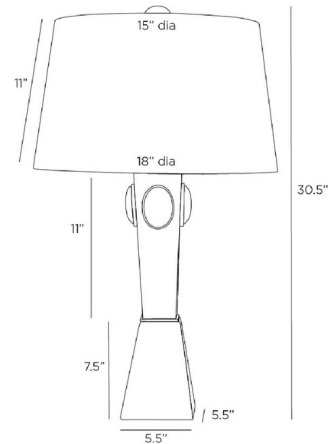

By Arteriors Home

Description

The Cairo Table Lamp brings a masculine look to your interior space. The ornate settings of cabochon jewels are reflected in the Cairo's design. Its antique brass body mirrors a veined base of Bengal marble, with four hand-applied marble accents framed in antique brass adding a dramatic finish. Off-white silk drum shade and matching finial. Three way switch is located at the lamp socket.

Shown in antique brass / white

Specifications

COLOR	White
BODY FINISH	Antique Brass
WATTAGE	27W
DIMMER	Included
DIMENSIONS	18"W x 30.5"H
BULB NOT INCLUDED	1 x A19 3-Way/Medium (E26)/27W/120V LED
COUNTRY OF ORIGIN	India

Technical Information

PRODUCT DIMENSIONS	Cord: 120"
--------------------	------------

CLICK TO VIEW PRODUCT

Notes: