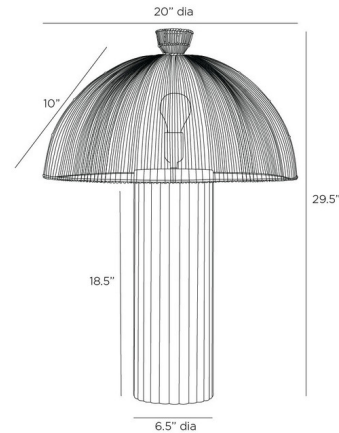

By Arteriors Home

Description

The Como Table Lamp offers a monochromatic mix of natural and tactile materials. Designed so the dome shade seems to seamlessly blend into its column base while the slight transparency of the woven reeds allows alluring light to peek through. Three-way switch is located on the lamp socket.

Specifications

COLOR N/A
BODY FINISH Matte Black
WATTAGE 9W
DIMMER Included
DIMENSIONS 20"W x 29.5"H
BULB NOT INCLUDED 1 x A19 3-Way/Medium (E26)/9W/120V LED
COUNTRY OF ORIGIN Chinese Taipei

Technical Information

PRODUCT DIMENSIONS Cord: 120"

Shown in matte black

CLICK TO VIEW PRODUCT

Notes: